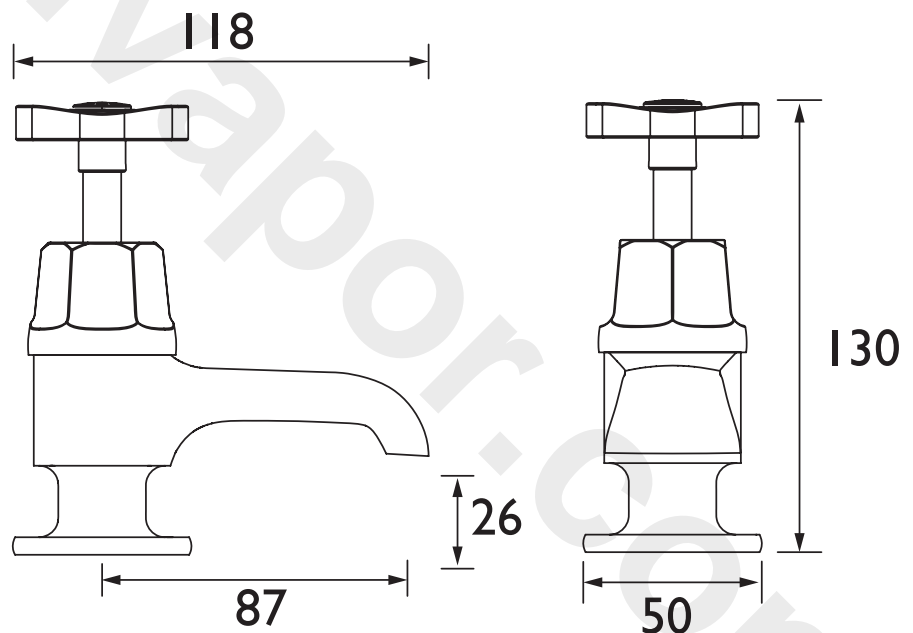

D2 3/4 C CD

ART DECO Tap Range

Art Deco 2 Bath Taps Chrome
With CD Valves

Specification

Product Type:	Bathroom Taps
Main Construction Material:	Brass
Mount Type:	Deck
Handle Type:	Crosshead
Connection Inlet:	3/4" BSP Connections
Connection Outlet:	Open
Number of Tap Holes:	2
Valve/Cartridge Type:	3/4" Ceramic Disc Valve - 1/4 turn
Plumbing System Requirements:	Suitable for all plumbing systems
Minimum Dynamic Pressure (bar):	0.2 bar
Maximum Dynamic Pressure (bar):	5.0 bar
Maximum Hot Water Temperature °C:	65°C
Maximum Static Pressure (bar):	10 bar
Isolation Included:	No

Product Certifications:

WRAS Certificate No: 2007907
WRAS Expiry Date: 31/07/2025

For more products, visit our website:
<http://www.bristan.com>

Dimensions (measurements in mm)

Flow Rates (l/min)

System Pressure (bar)	0.2	0.5	1	2	3	5
D2 3/4 C CD (Cold)	17.1	27	38.2	54.1	66.2	85.5
D2 3/4 C CD (Hot)	17.1	27	38.2	54.1	66.2	85.5